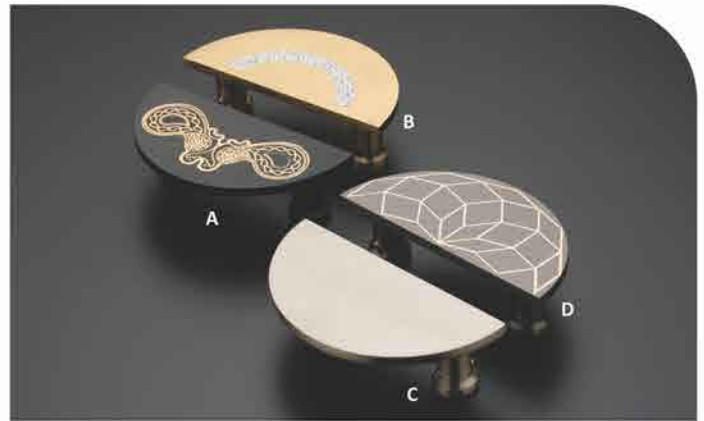

HS-8002
Handle Set

Finish : Antique, SS, Graphite Black, CP	
6" (Round ABCD)	12" (Round ABCD)
5567	17526
Finish : PVD Gold, PVD Rose Gold, PVD Black	
7280	20952