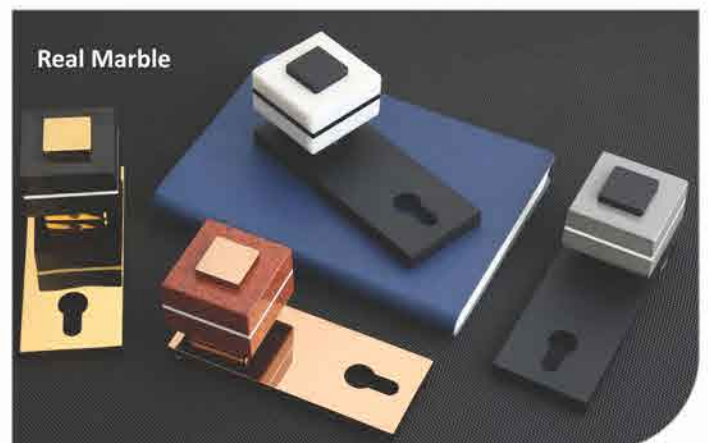

HS-1089
Handle Set

Rs. 5126	Antique, SS, Graphite Black, CP
Rs. 5126	Z-Black
Rs. 5126	PVD Gold, PVD Rose Gold, PVD Black