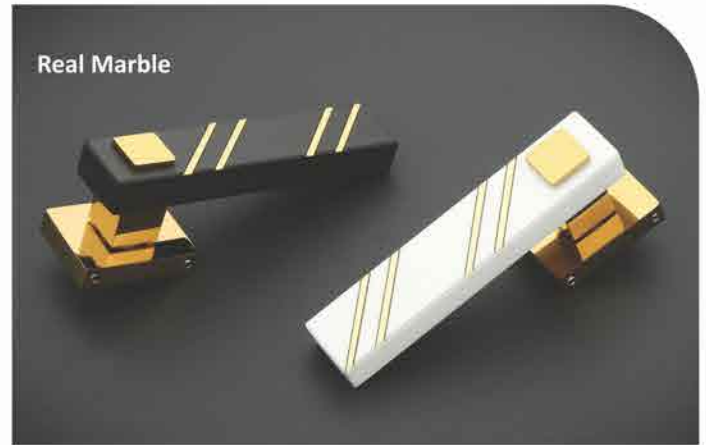

HS-1091
Handle Set

Rs. 4840	Antique, SS, Graphite Black, CP
Rs. 4840	Z-Black
Rs. 4840	PVD Gold, PVD Rose Gold, PVD Black