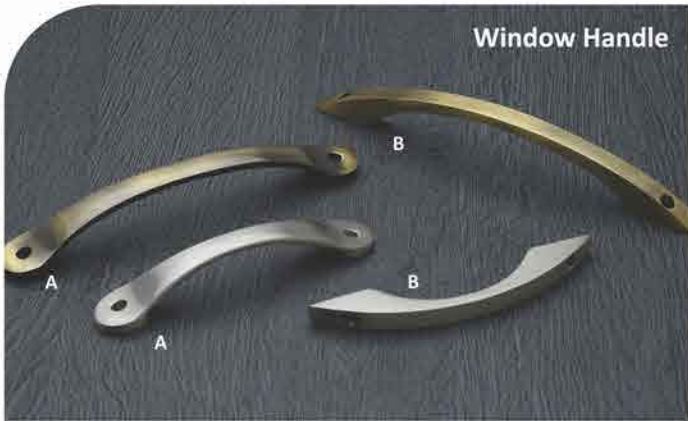

Window Handle

HS-613
Single Handle

Finish : Antique, SS, Graphite Black, CP, Z-Black

96mm	160mm	224mm
655	809	978

Finish : PVD Gold, PVD Rose Gold, PVD Black

735	969	1178