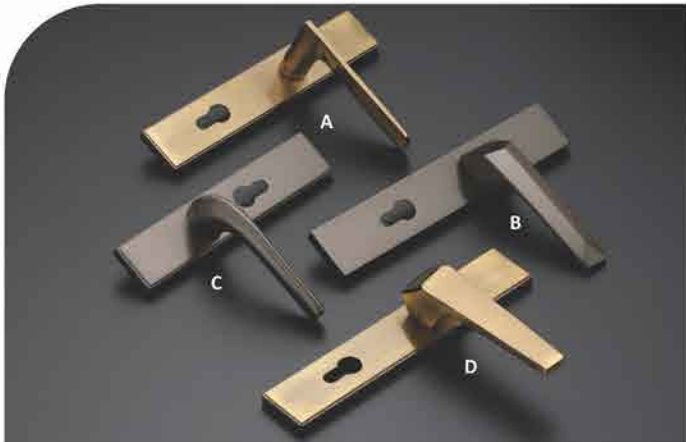

HS-1039
Handle Set

8" -Rs. 3732, 10" - 4074 :- Antique, S.S. Graphite Black, CP
8" -Rs. 3932, 10" - 4274 :- Z-Black
8" -Rs. 4874, 10" - 5216 :- PVD Gold, PVD Rose Gold, PVD Black