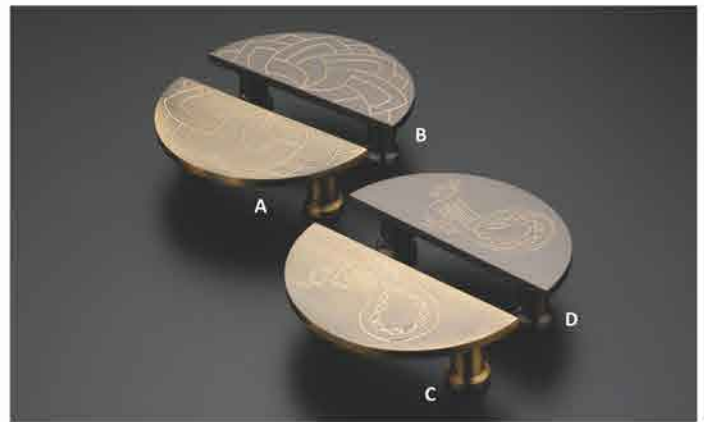

HS-8004
Handle Set

Finish : Antique, SS, Graphite Black, CP	
6" (Round ABCD)	12" (Round ABCD)
5567	17526
Finish : PVD Gold, PVD Rose Gold, PVD Black	
7280	20952