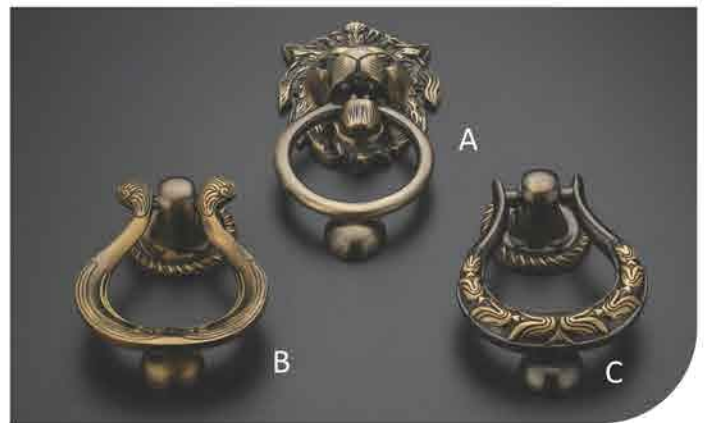

Finish : Antique, SS, Graphite Black, CP

40mm	PVD 40mm
753	849

**HS-9023**

Finish : Antique, SS, Graphite Black, CP

60mm	PVD 60mm
1848	2168

**HS-9024**

Finish : As per photo display

36 mm
566