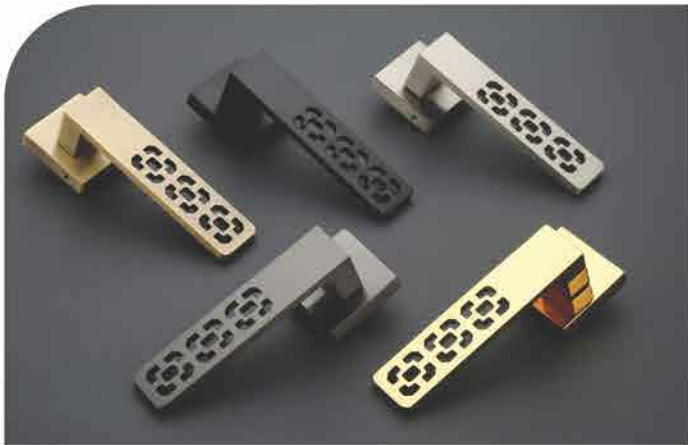

HS-1069
Handle Set

Rs. 4539	Antique, SS, Graphite Black, CP
Rs. 4739	Z-Black
Rs. 5681	PVD Gold, PVD Rose Gold, PVD Black