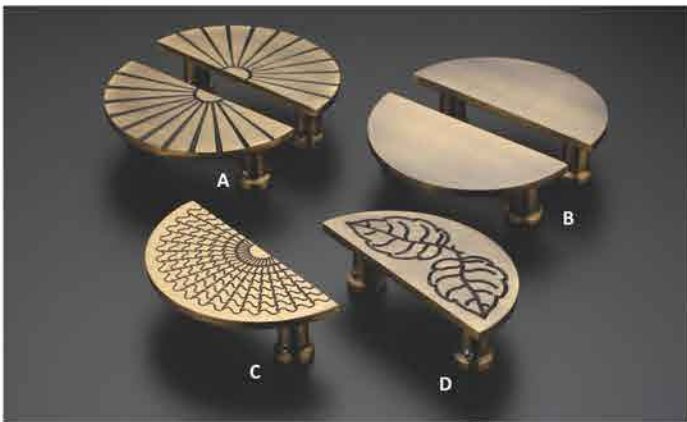

HS-8003
Handle Set

Finish : Antique, SS, Graphite Black, CP	
6" (Round ABCD)	12" (Round ABCD)
5567	17526
Finish : PVD Gold, PVD Rose Gold, PVD Black	
7280	20952