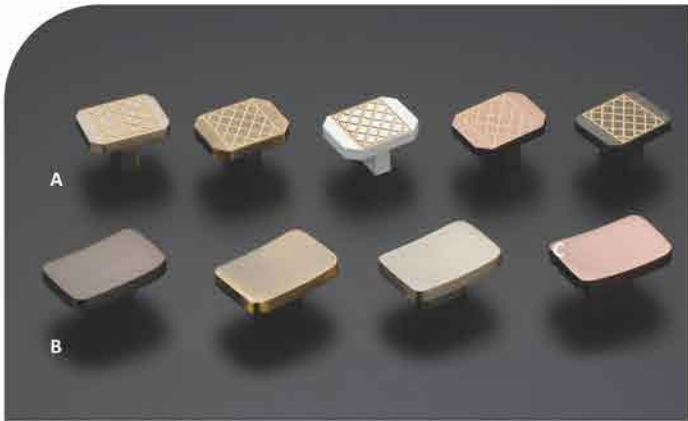

# Hi-Safe

KNOB

creative **Design**  
Stylish Concept

**HS-9002**

Finish : Antique, SS, Graphite Black, CP

1.25" (A,B)	PVD 1.25" (A,B)
584	670

**HS-9003**

Finish : Antique, SS, Graphite Black, CP