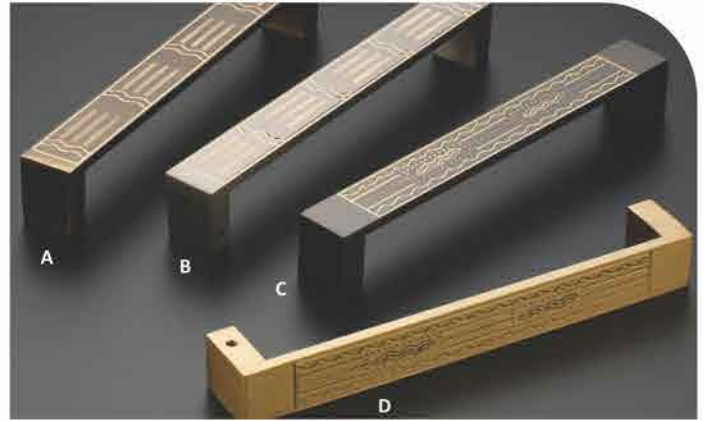

Finish : Antique, SS, Graphite Black, CP

HS-29
Single Handle

32mm	8"	10"	12"	16"	18"	24"
	1726	2181	2423	2906	3629	4300
Finish : PVD Gold, PVD Rose Gold, PVD Black						
	2297	2866	3222	3934	4771	5785