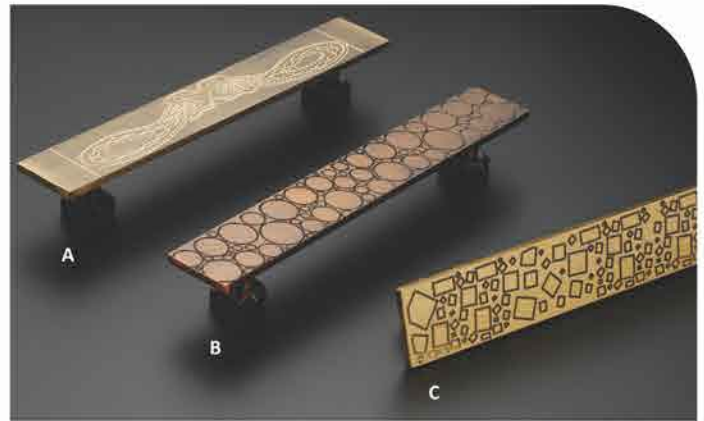

HS-503
Single Handle

Finish : Antique, SS, Graphite Black, CP

50mm	12"	16"	18"	24"
	4342	5026	6377	7848

Finish : PVD Gold, PVD Rose Gold, PVD Black

5142	6054	7519	9324