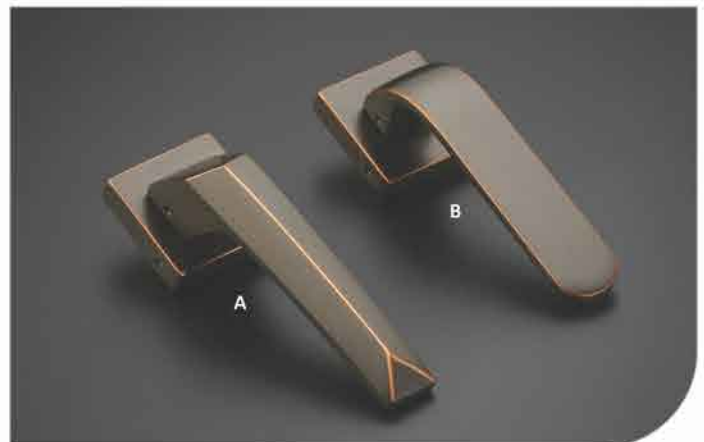

HS-1062
Handle Set

Rs. 4439	Finish : As per photo display