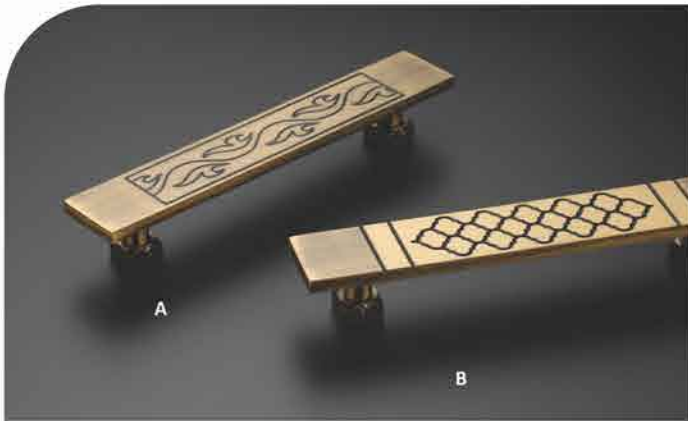

HS-502
Single Handle

Finish : Antique, SS, Graphite Black, CP

50mm	12"	16"	18"	24"
	4342	5026	6377	7848

Finish : PVD Gold, PVD Rose Gold, PVD Black

5142	6054	7519	9324