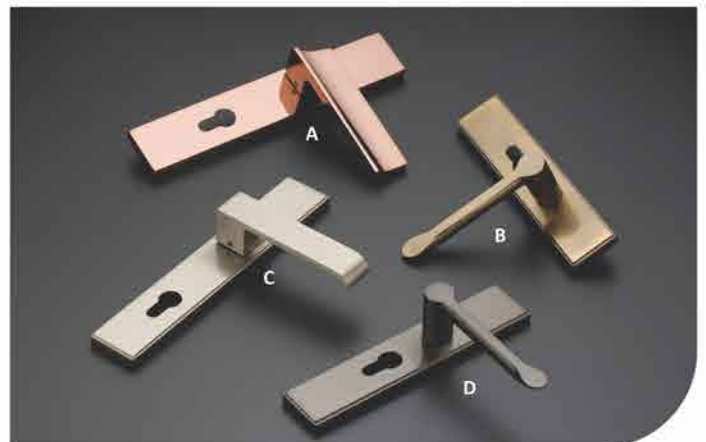

HS-1038
Handle Set

8" - Rs. 3464, 10" - 4074	- Antique, S.S. Graphite Black, CP
8" - Rs. 3932, 10" - 4274	- Z-Black
8" - Rs. 4874, 10" - 5216	- PVD Gold, PVD Rose Gold, PVD Black