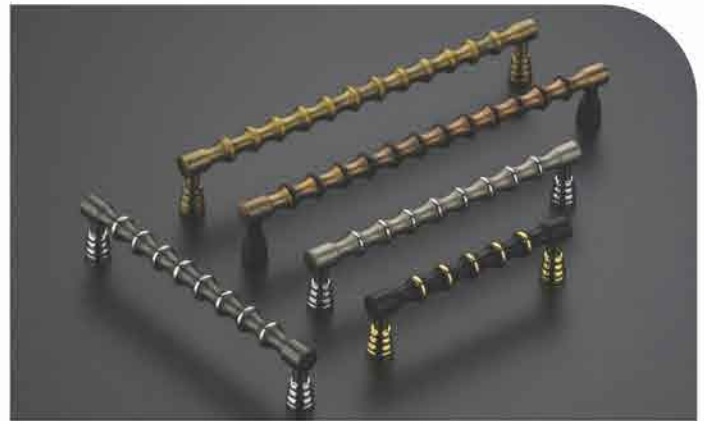

Window Handle

**HS-613**  
Single Handle

Finish : Antique, SS, Graphite Black, CP, Z-Black

96mm	160mm	224mm
655	809	978

Finish : PVD Gold, PVD Rose Gold, PVD Black

735	969	1178
-----	-----	------

**HS-614**  
Single Handle