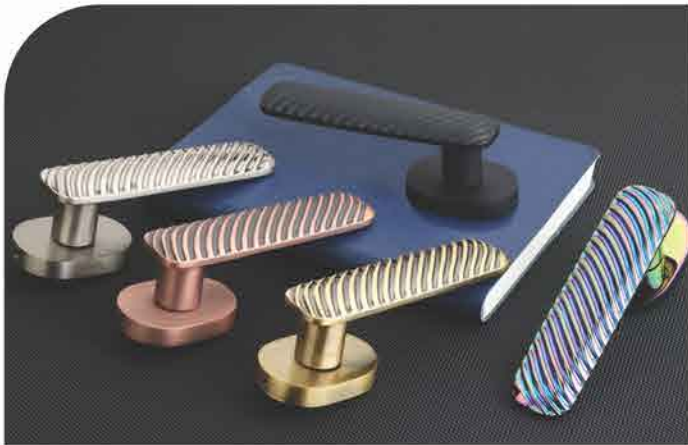

HS-1084
Handle Set

Rs. 5151	Antique, SS, Graphite Black, CP
Rs. 5351	Z-Black
Rs. 6293	PVD Gold, PVD Rose Gold, PVD Black