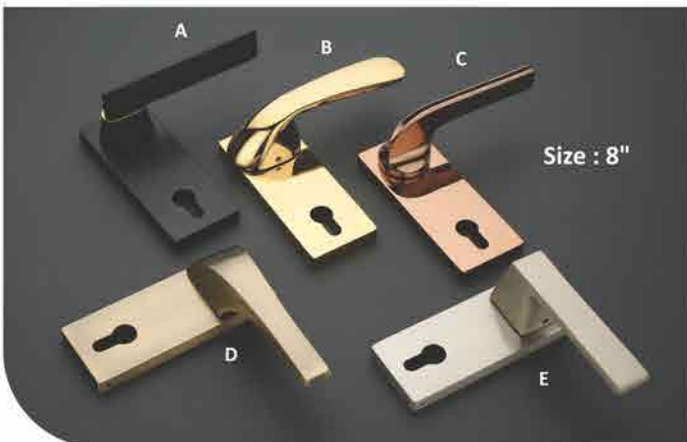

**HS-1035**  
Handle Set

Rs. 4018	Antique, SS, Graphite Black, CP
Rs. 4218	Z-Black
Rs. 5160	PVD Gold, PVD Rose Gold, PVD Black

**HS-1036**  
Handle Set

Rs. 4119	Antique, SS, Graphite Black, CP
Rs. 4319	Z-Black
Rs. 5261	PVD Gold, PVD Rose Gold, PVD Black

**HS-1037**  
Handle Set

A,C - Rs. 5063	Antique, Copper Antique
B - Rs. 5751	Antique, Copper Antique

**HS-1037D**  
Handle Set

Rs. 5590	Finish : As per photo display
----------	-------------------------------