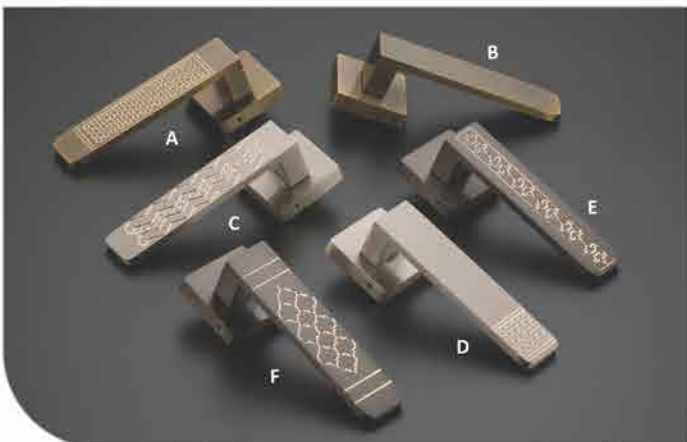

HS-1049
Handle Set

Rs. 4348	Antique, SS, Graphite Black, CP
Rs. 4548	Z-Black
Rs. 5490	PVD Gold, PVD Rose Gold, PVD Black