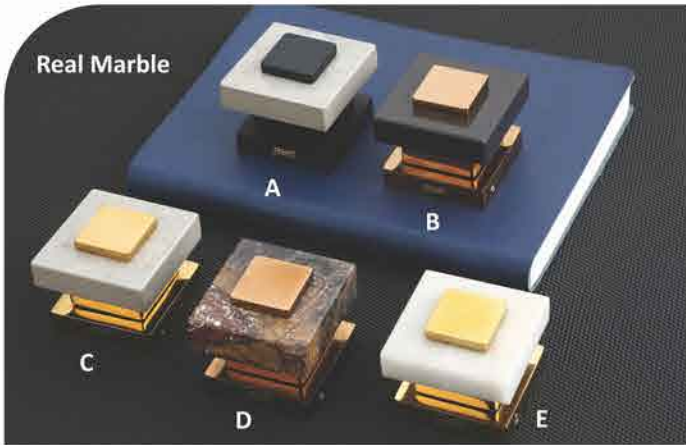

HS-1090
Handle Set

Rs. 4368	Antique, SS, Graphite Black, CP
Rs. 4368	Z-Black
Rs. 4368	PVD Gold, PVD Rose Gold, PVD Black