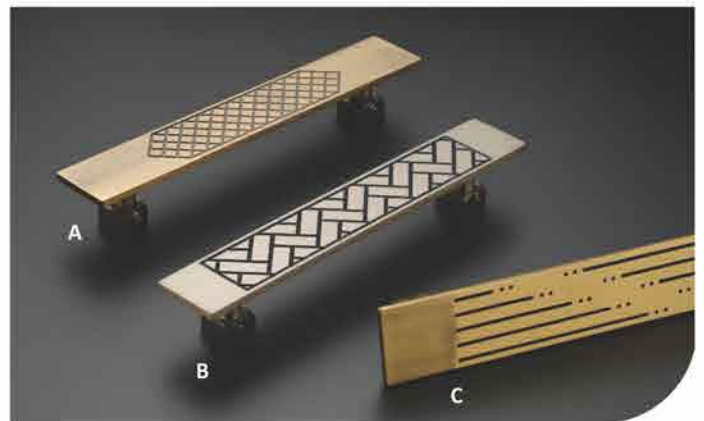

Finish : Antique, SS, Graphite Black, CP

HS-501
Single Handle

50mm	12"	18"	24"	36"
	4342	5026	6377	7848

Finish : PVD Gold, PVD Rose Gold, PVD Black			
5142	6054	7519	9324