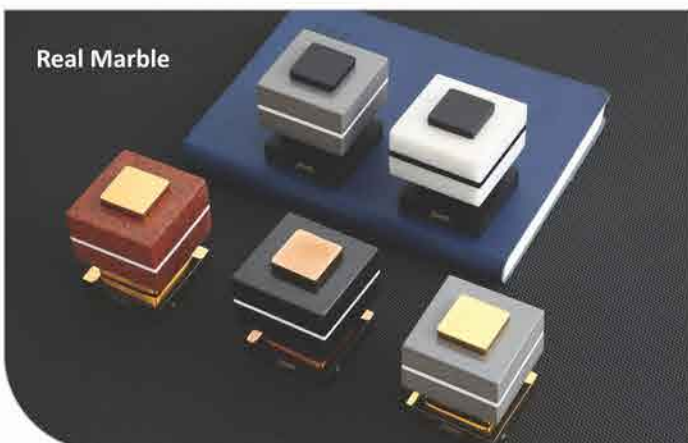

HS-1088
Handle Set

Rs. 4483	Antique, SS, Graphite Black, CP
Rs. 4483	Z-Black
Rs. 4483	PVD Gold, PVD Rose Gold, PVD Black