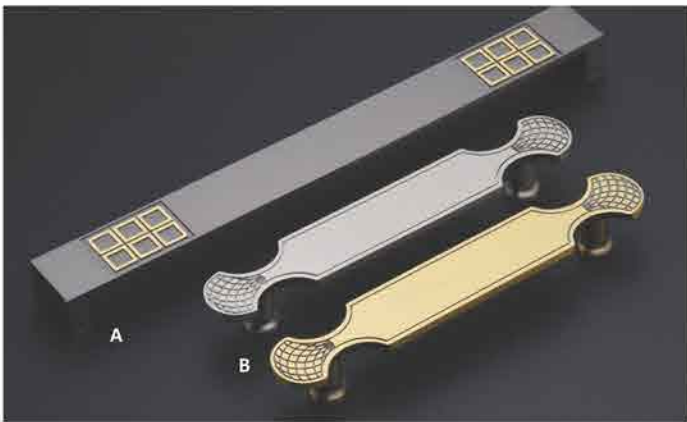

Finish : Antique, SS, Graphite Black, CP

50mm	12"	18"	24"
	4375	6827	9182

Finish : PVD Gold, PVD Rose Gold, PVD Black

	5442	7969	10667

HS-510

Single Handle