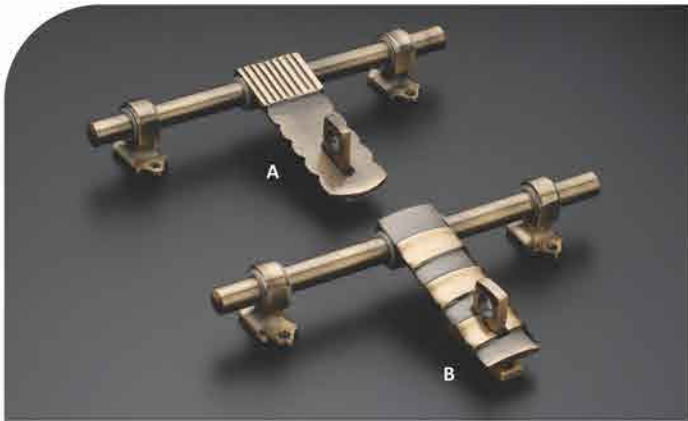

HS-7001

Finish : Antique

16mm	10"	12"
	2688	3251