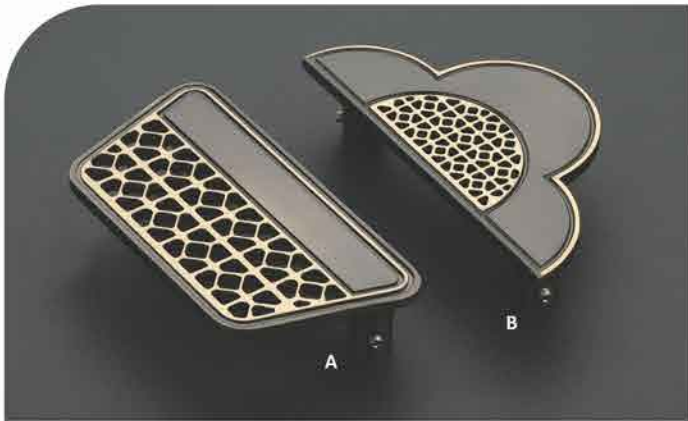

HS-8007
Handle Set

Finish : As per photo display

6"	8"
5567	8368