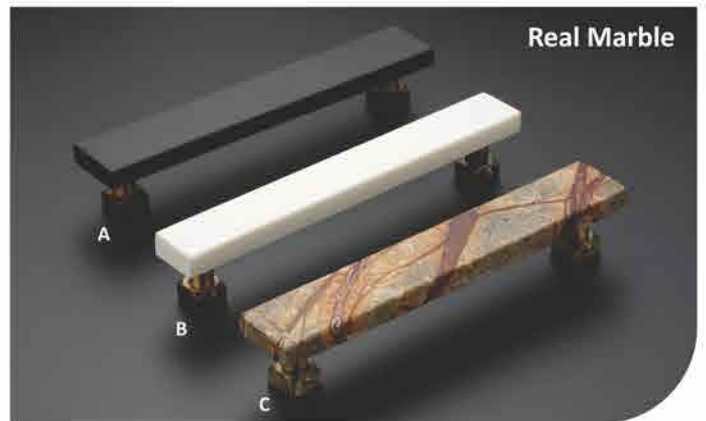

Real Marble

Finish : As per photo display

50mm	12"	18"
	4300	6003