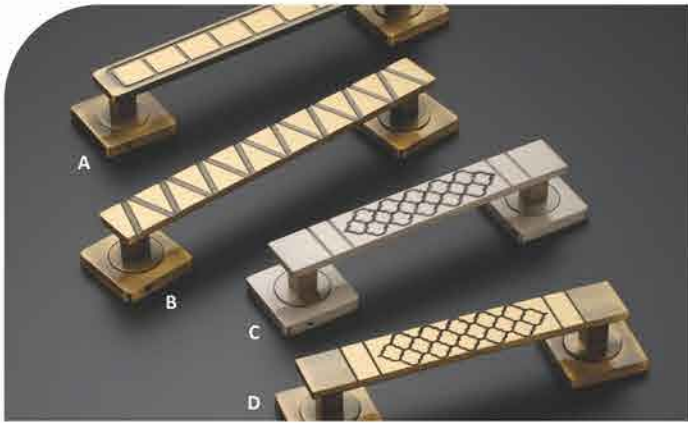

Finish : Antique, SS, Graphite Black, CP

HS-21
Single Handle

32mm	8"	10"	12"	16"	18"	24"
1726	2181	2423	2906	3629	4300	
Finish : PVD Gold, PVD Rose Gold, PVD Black						
2411	2980	3337	4048	4885	5899