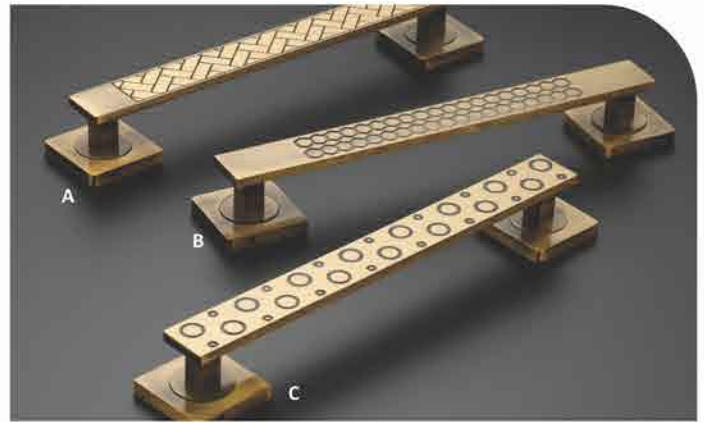

Finish : Antique, SS, Graphite Black, CP

HS-22
Single Handle

32mm	8"	10"	12"	16"	18"	24"
1726	2181	2423	2906	3629	4300	
Finish : PVD Gold, PVD Rose Gold, PVD Black						
2411	2980	3337	4048	4885	5899