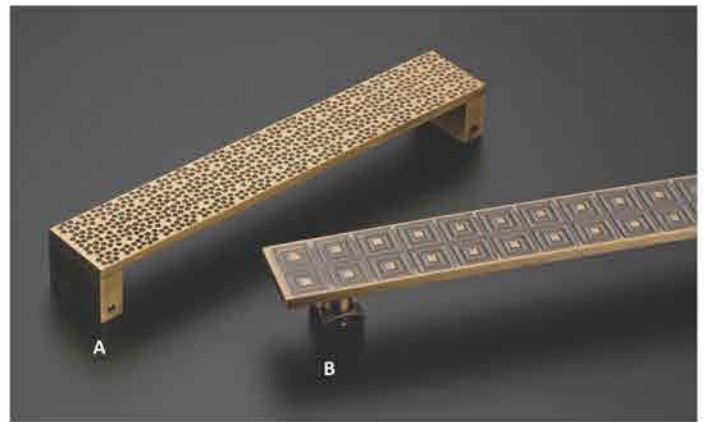

HS-505
Single Handle

Finish : Antique, SS, Graphite Black, CP

50mm	12"	16"	18"	24"
	4342	5026	6377	7848

Finish : PVD Gold, PVD Rose Gold, PVD Black

5142	6054	7519	9324