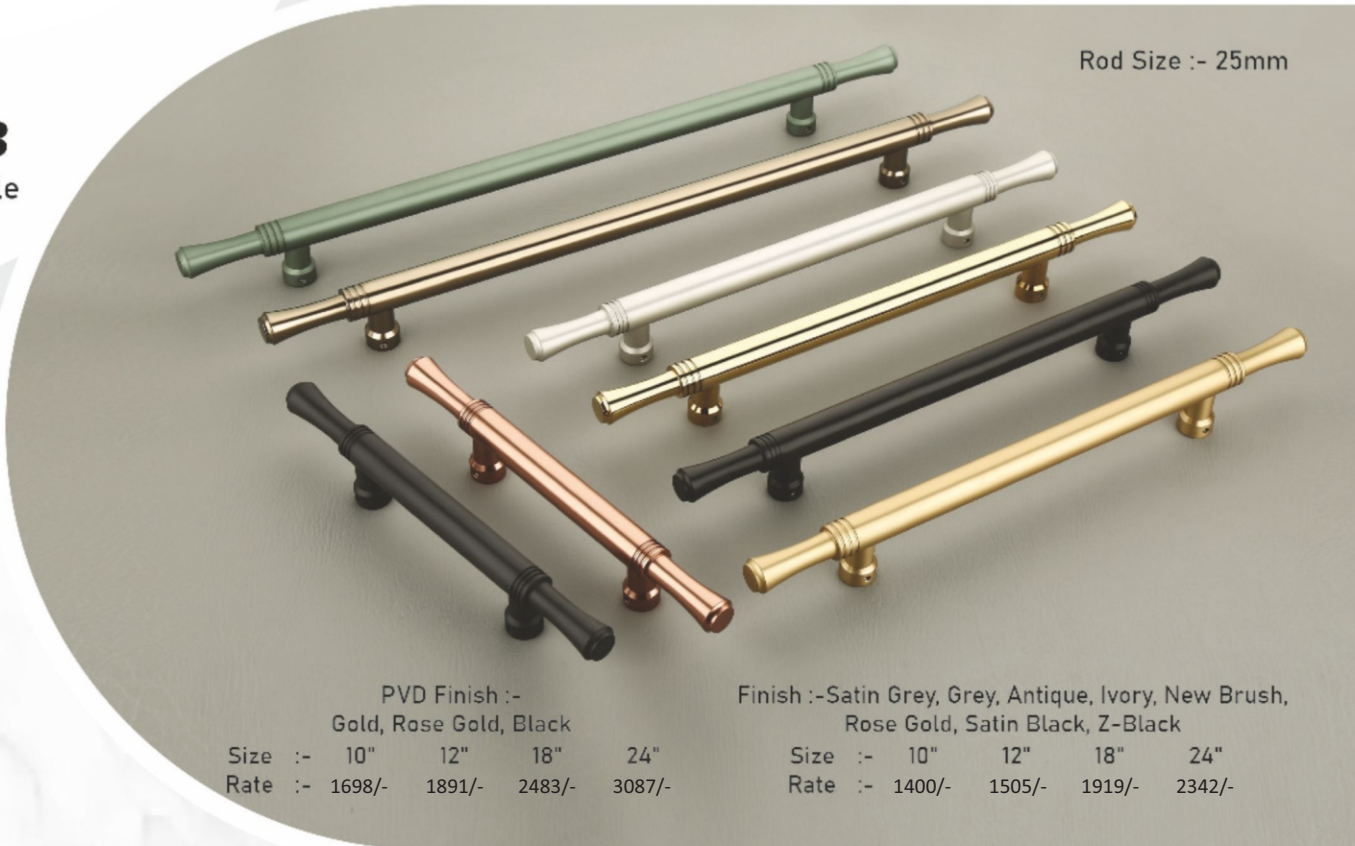

DL-201 Single Handle

Rod Size :- 25mm

PVD Finish :-
Gold, Rose Gold, Black

Size :-	10"	14"	20"	26"
Rate :-	1698/-	2000/-	2664/-	3308/-

Finish :-Satin Grey, Grey, Antique, Ivory, New Brush,
Rose Gold, Satin Black, Z-Black

Size :-	10"	14"	20"	26"
Rate :-	1400/-	1718/-	2044/-	2459/-

Rod Size :- 25mm

DL-202 Single Handle

PVD Finish :-
Gold, Rose Gold, Black

Size :-	10"	12"	18"	24"
Rate :-	1600/-	1891/-	2483/-	3087/-

Finish :-Satin Grey, Grey, Antique, Ivory, New Brush,
Rose Gold, Satin Black, Z-Black

Size :-	10"	12"	18"	24"
Rate :-	1400/-	1505/-	1919/-	2342/-

DL-203 Single Handle

Rod Size :- 25mm

PVD Finish :-
Gold, Rose Gold, Black

Size :-	10"	12"	18"	24"
Rate :-	1698/-	1891/-	2483/-	3087/-

Finish :-Satin Grey, Grey, Antique, Ivory, New Brush,
Rose Gold, Satin Black, Z-Black

Size :-	10"	12"	18"	24"
Rate :-	1400/-	1505/-	1919/-	2342/-

Your home,
Your style

DL-301 Single Handle

Rod Size :- 32mm

PVD Finish :-
Gold, Rose Gold, Black

12"	18"	24"	36"	48"
2241/-	3006/-	3718/-	2299/-	6608/-