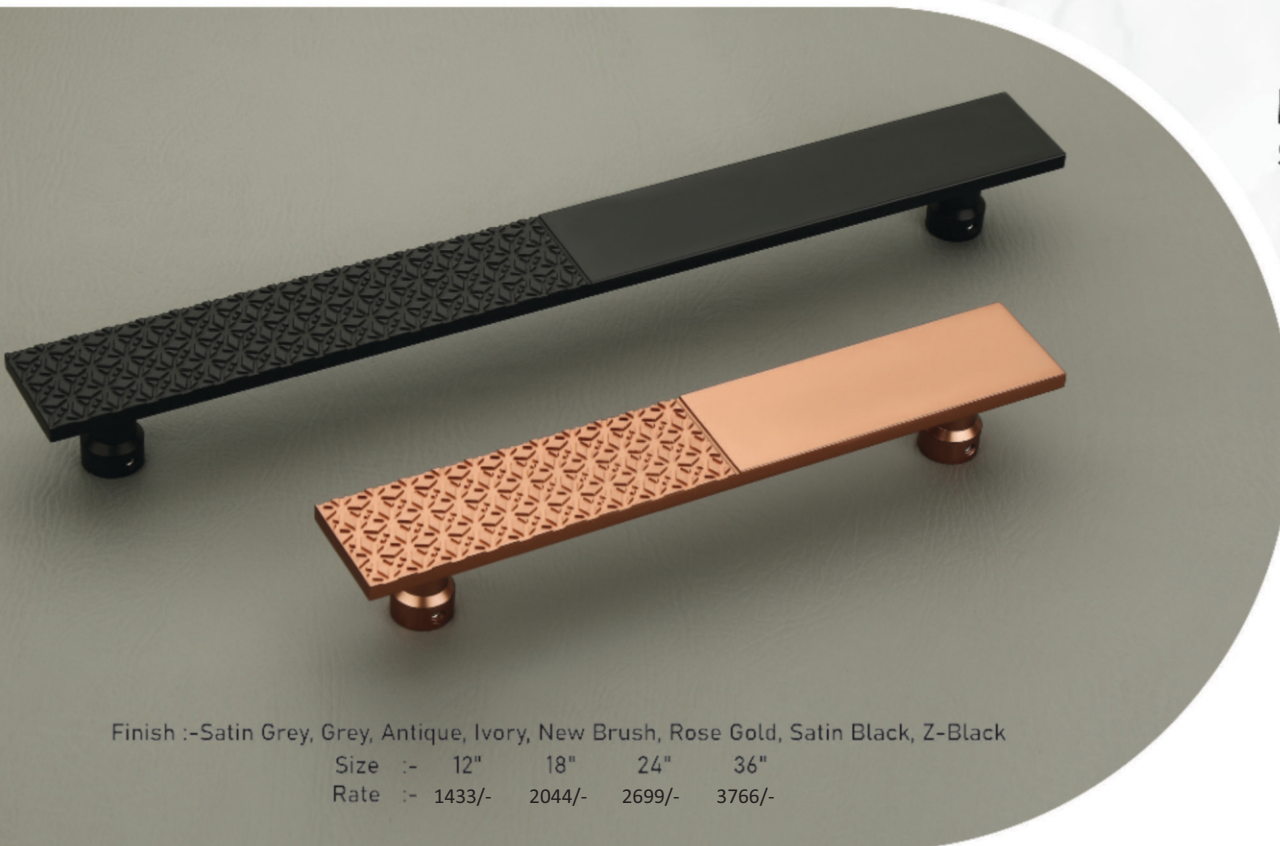

Size :-	12"	18"	24"	36"
Rate :-	1533/-	2044/-	2699/-	3766/-

DL-403
Single Handle

Finish :-Satin Grey, Grey, Antique, Ivory, New Brush, Rose Gold, Satin Black, Z-Black

Size :-	12"	18"	24"	36"
Rate :-	1435/-	2000/-	2533/-	3644/-

DL-404
Single Handle

Finish :-Satin Grey, Grey, Antique, Ivory, New Brush, Rose Gold, Satin Black, Z-Black

Size :-	12"	18"	24"	36"
Rate :-	1433/-	2044/-	2699/-	3766/-

DL-405 Single Handle

Finish :-Satin Grey, Grey, Antique, Ivory, New Brush, Rose Gold, Satin Black, Z-Black

Size :-	12"	18"	24"	36"
Rate :-	1766/-	2433/-	3099/-	4066/-

Your home, Your style

DL-501
Single Handle

Finish :-Satin Grey, Grey, Antique, Ivory, New Brush, Rose Gold, Satin Black, Z-Black
 Size :- 08" 10" 12" 18" 24" 30" 36" 48"
 Rate :- 59/- Per Inches
 Finish :- PVD Gold, PVD Rose Gold, PVD Black
 Rate :- 87/- Per Inches