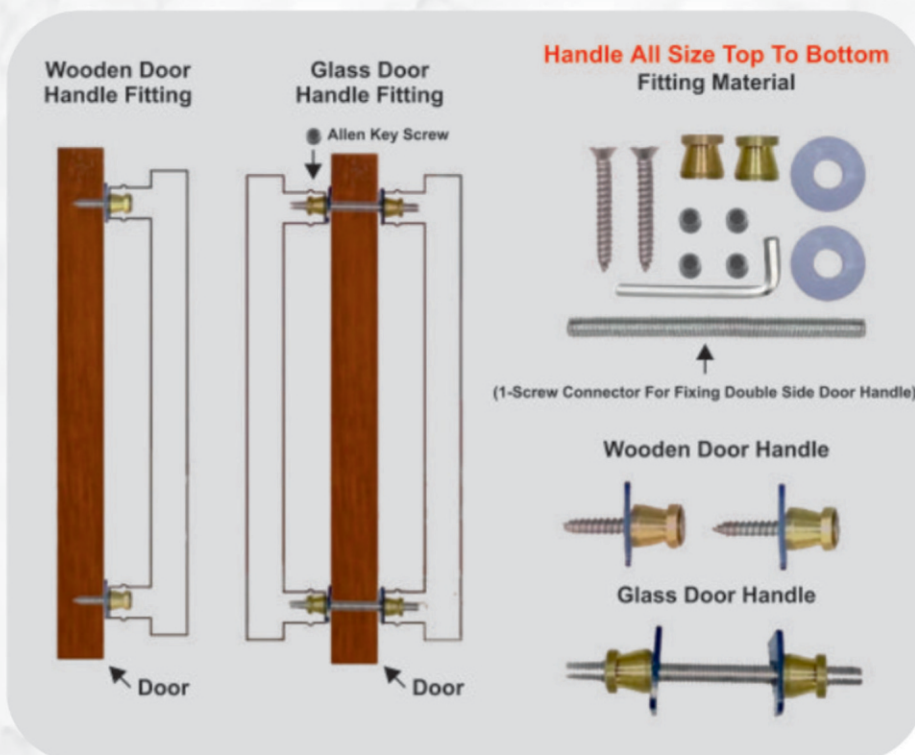

At **HI-SAFE** our journey began with a simple belief: quality and integrity are the foundation of exceptional design. With deep roots in traditional craftsmanship and a forward-thinking approach, we are dedicated to creating architectural hardware that not only enhances spaces but also tells a story of genuine passion and precision. Every product we craft—from mortise handles and pull handles to cabinet handles, lock bodies, and cylinders—is a testament to our commitment to excellence.

We combine time-honored techniques with modern innovations, ensuring that each piece reflects our core values of durability, functionality, and aesthetic appeal.

We're here to work closely with you, ensuring your vision becomes a reality with a personal and attentive touch.