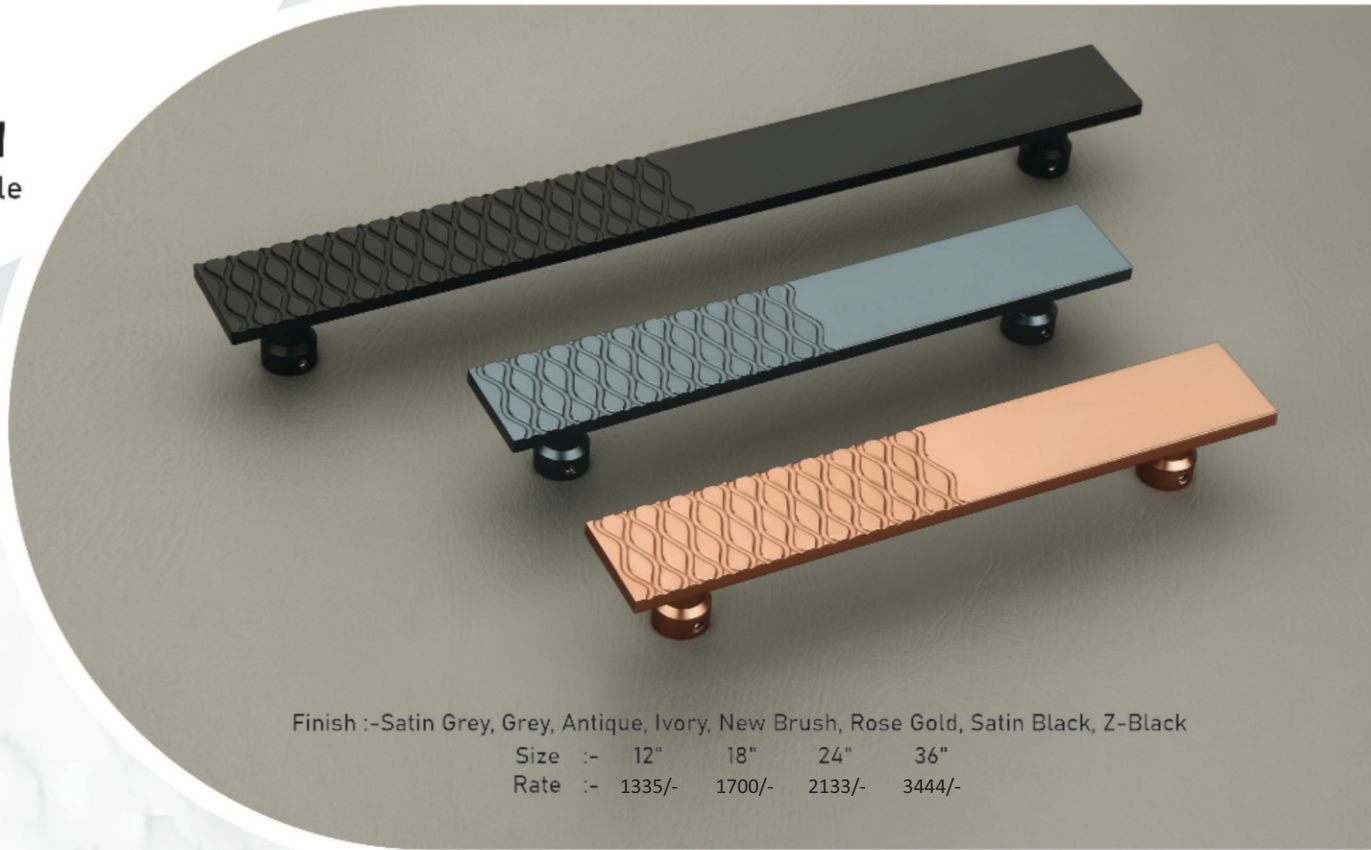

Size :-	10"	12"	18"	24"
Rate :-	1400/-	1505/-	1919/-	2342/-

Your home,
Your style

DL-301 Single Handle

Rod Size :- 32mm

PVD Finish :-
Gold, Rose Gold, Black

12"	18"	24"	36"	48"
2241/-	3006/-	3718/-	2299/-	6608/-

Finish :-Satin Grey, Grey, Antique, Ivory, New Brush,
Rose Gold, Satin Black, Z-Black

12"	18"	24"	36"	48"
1879/-	2483/-	3046/-	4294/-	5201/-

Rod Size :- 32mm

DL-302 Single Handle

PVD Finish :-
Gold, Rose Gold, Black

12"	18"	24"	36"	48"
2249/-	2999/-	3599/-	5399/-	6599/-

Finish :-Satin Grey, Grey, Antique, Ivory, New Brush,
Rose Gold, Satin Black, Z-Black

12"	18"	24"	36"	48"
1869/-	2379/-	3039/-	4299/-	5399/-

DL-401
Single Handle