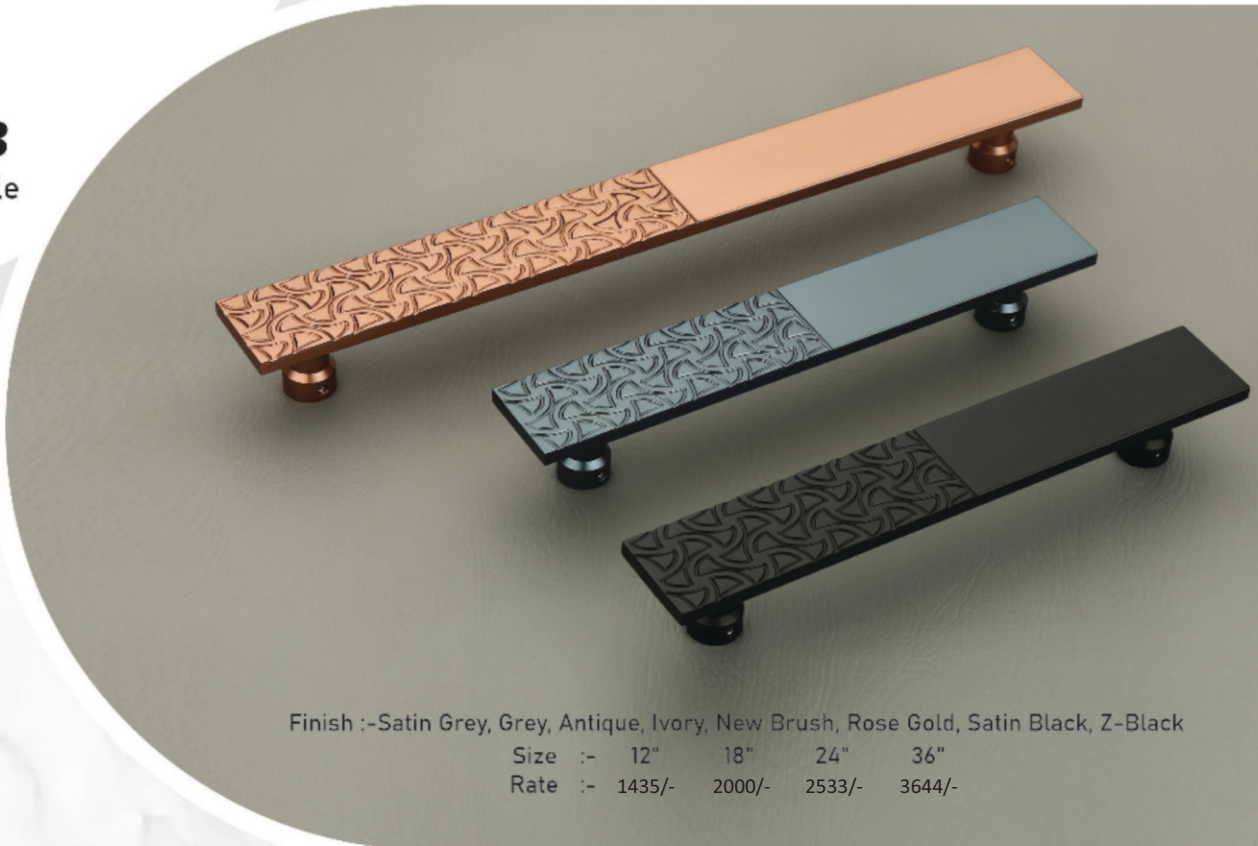

12"	18"	24"	36"	48"
2249/-	2999/-	3599/-	5399/-	6599/-

Finish :-Satin Grey, Grey, Antique, Ivory, New Brush,
Rose Gold, Satin Black, Z-Black

12"	18"	24"	36"	48"
1869/-	2379/-	3039/-	4299/-	5399/-

DL-401
Single Handle

Finish :-Satin Grey, Grey, Antique, Ivory, New Brush, Rose Gold, Satin Black, Z-Black

Size :-	12"	18"	24"	36"
Rate :-	1335/-	1700/-	2133/-	3444/-

DL-402
Single Handle

Finish :-Satin Grey, Grey, Antique, Ivory, New Brush, Rose Gold, Satin Black, Z-Black

Size :-	12"	18"	24"	36"
Rate :-	1533/-	2044/-	2699/-	3766/-

DL-403
Single Handle

Finish :-Satin Grey, Grey, Antique, Ivory, New Brush, Rose Gold, Satin Black, Z-Black

Size :-	12"	18"	24"	36"
Rate :-	1435/-	2000/-	2533/-	3644/-