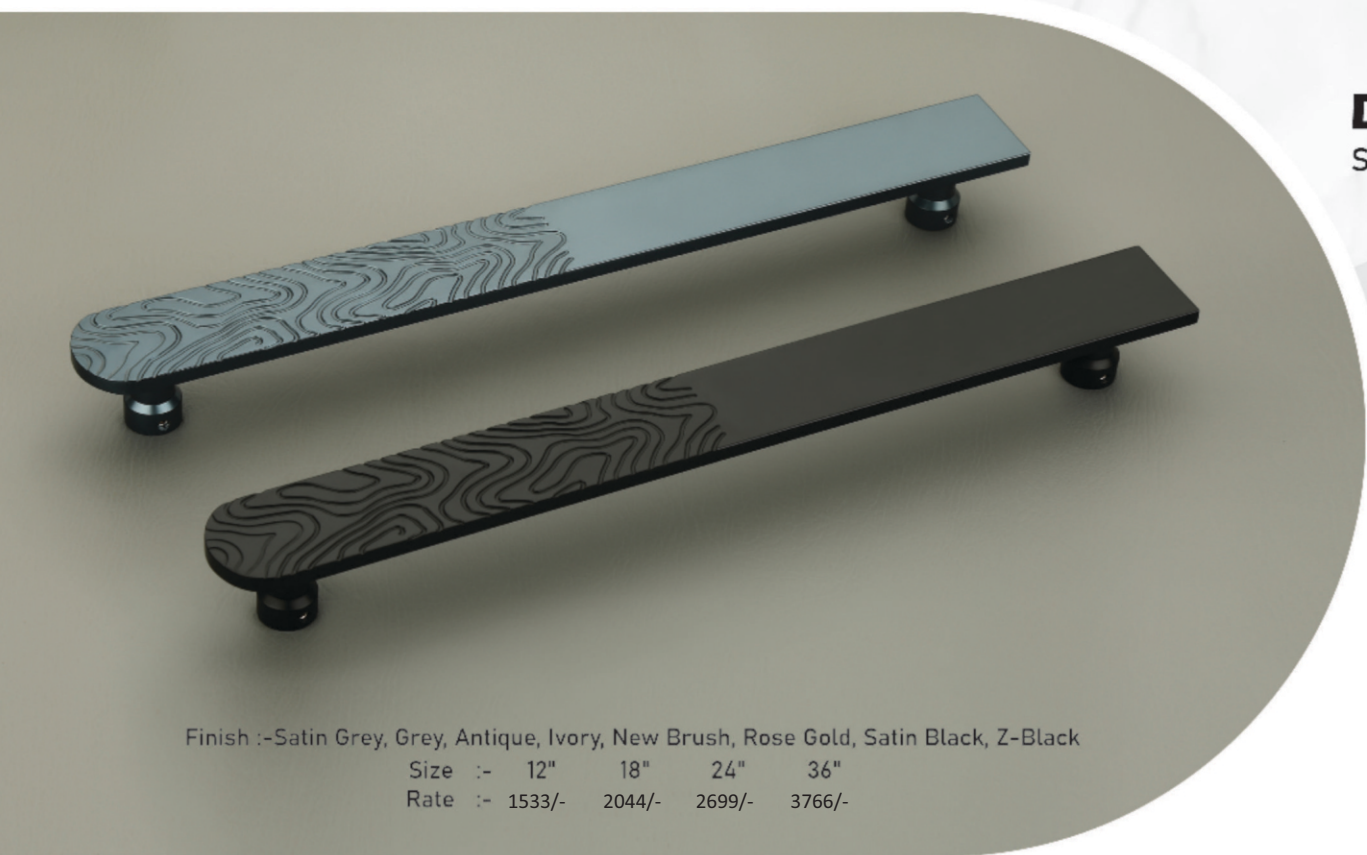

12"	18"	24"	36"	48"
2249/-	2999/-	3599/-	5399/-	6599/-

Finish :-Satin Grey, Grey, Antique, Ivory, New Brush,
Rose Gold, Satin Black, Z-Black

12"	18"	24"	36"	48"
1869/-	2379/-	3039/-	4299/-	5399/-

DL-401
Single Handle

Finish :-Satin Grey, Grey, Antique, Ivory, New Brush, Rose Gold, Satin Black, Z-Black

Size :-	12"	18"	24"	36"
Rate :-	1335/-	1700/-	2133/-	3444/-

DL-402
Single Handle

Finish :-Satin Grey, Grey, Antique, Ivory, New Brush, Rose Gold, Satin Black, Z-Black