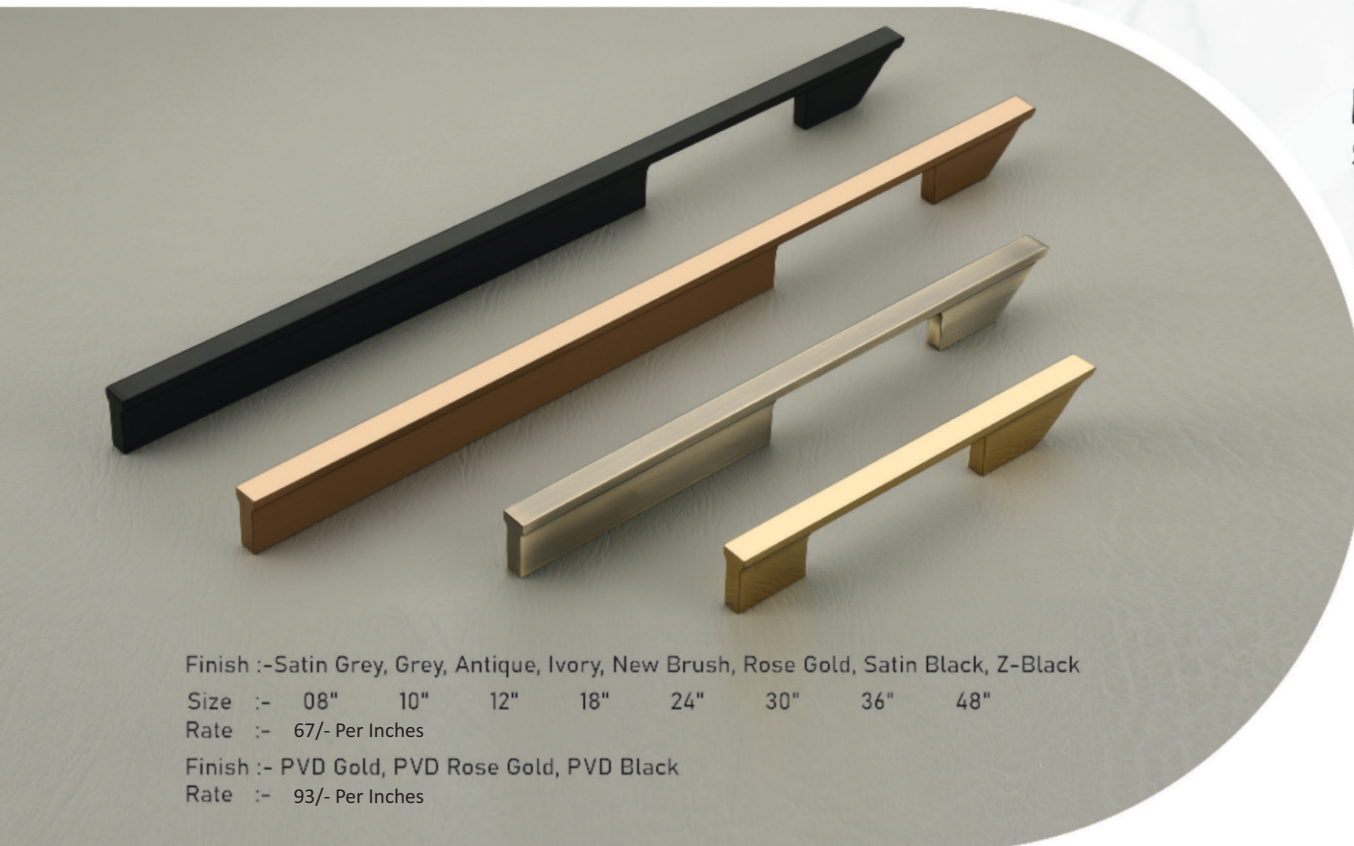

DL-404
Single Handle

Finish :-Satin Grey, Grey, Antique, Ivory, New Brush, Rose Gold, Satin Black, Z-Black

Size :-	12"	18"	24"	36"
Rate :-	1433/-	2044/-	2699/-	3766/-

DL-405 Single Handle

Finish :-Satin Grey, Grey, Antique, Ivory, New Brush, Rose Gold, Satin Black, Z-Black

Size :-	12"	18"	24"	36"
Rate :-	1766/-	2433/-	3099/-	4066/-

Your home, Your style

DL-501
Single Handle

Finish :-Satin Grey, Grey, Antique, Ivory, New Brush, Rose Gold, Satin Black, Z-Black
 Size :- 08" 10" 12" 18" 24" 30" 36" 48"
 Rate :- 59/- Per Inches
 Finish :- PVD Gold, PVD Rose Gold, PVD Black
 Rate :- 87/- Per Inches

DL-502
Single Handle

Finish :-Satin Grey, Grey, Antique, Ivory, New Brush, Rose Gold, Satin Black, Z-Black
 Size :- 08" 10" 12" 18" 24" 30" 36" 48"
 Rate :- 67/- Per Inches
 Finish :- PVD Gold, PVD Rose Gold, PVD Black
 Rate :- 93/- Per Inches

DL-503
Single Handle

Finish :-Satin Grey, Grey, Antique, Ivory, New Brush, Rose Gold, Satin Black, Z-Black
 Size :- 08" 10" 12" 18" 24" 30" 36" 48"
 Rate :- 59/- Per Inches
 Finish :- PVD Gold, PVD Rose Gold, PVD Black
 Rate :- 87/- Per Inches